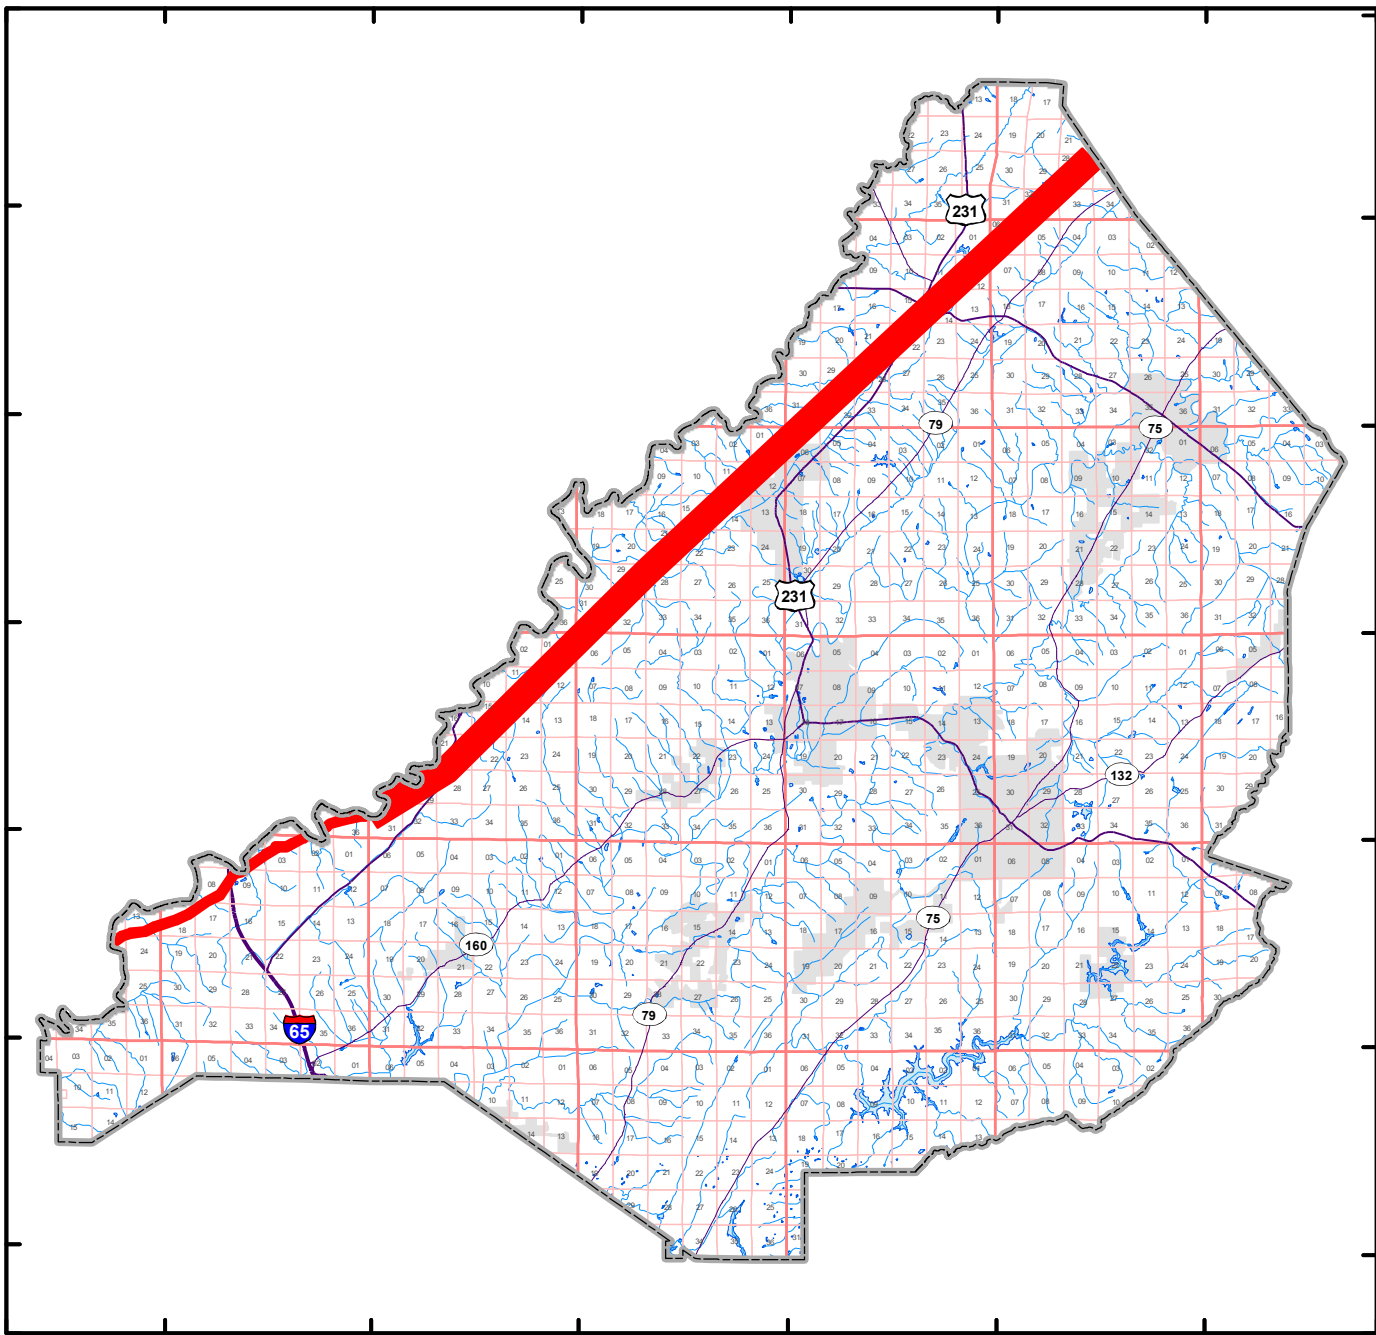

R04W R03W R02W R01W R01E R02E R03E

T09S
T10S
T11S
T12S
T13S
T14S
T15S

R04W R03W R02W R01W R01E R02E R03E

TORNADOES APRIL 2011

BLOUNT COUNTY

Map Subject To Change With
Additional Information And Analysis

Date: 5/19/2011

Legend

April Tornadoes

Date

█ 4/27/2011

█ 4/15/2011

Township & Range

Sections

Population < 10,000

Population >= 10,000

T09S
T10S
T11S
T12S
T13S
T14S
T15S