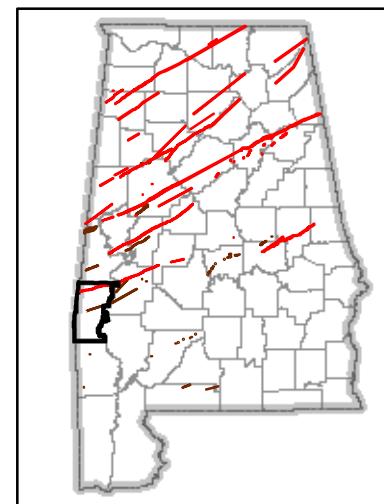

R04W R03W R02W R01W R01E R02E R03E

TORNADOES APRIL 2011

CHOCTAW COUNTY

Map Subject To Change With
Additional Information And Analysis

T16N
T15N
T14N
T13N
T12N
T11N
T10N
T09N
T08N

Date: 5/19/2011

Legend

April Tornadoes

Date

- 4/27/2011
- 4/15/2011

- Township & Range
- Sections
- Population < 10,000
- Population >= 10,000

R05W R04W R03W R02W R01W R01E R02E R03E