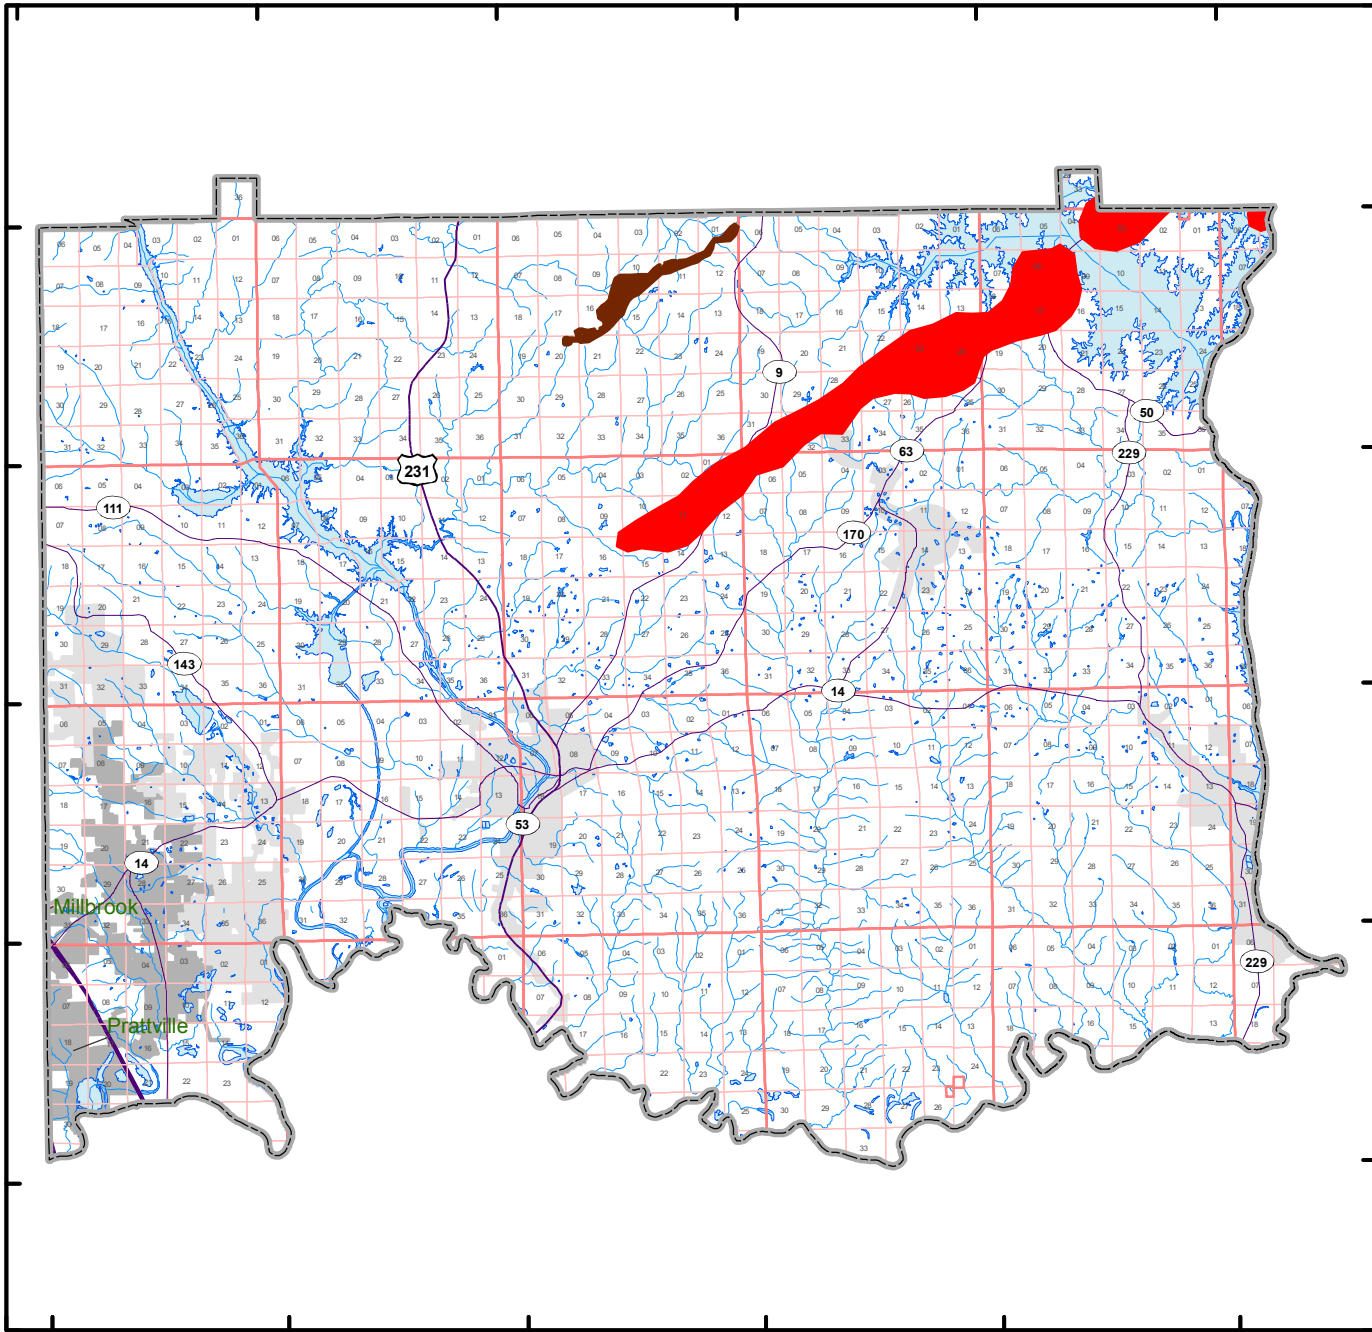

R17E

R18E

R19E

R20E

R21E

R22E

T21N

T20N

T19N

T18N

T17N

T16N

R16E

R17E

R18E

R19E

R20E

R21E

R22E

TORNADOES APRIL 2011

ELMORE COUNTY

Map Subject To Change With
Additional Information And Analysis

T21N

T20N

T19N

T18N

T17N

T16N

Date: 5/19/2011

Legend

April Tornadoes Date

- 4/27/2011
- 4/15/2011
- Township & Range
- Sections
- Population < 10,000
- Population >= 10,000