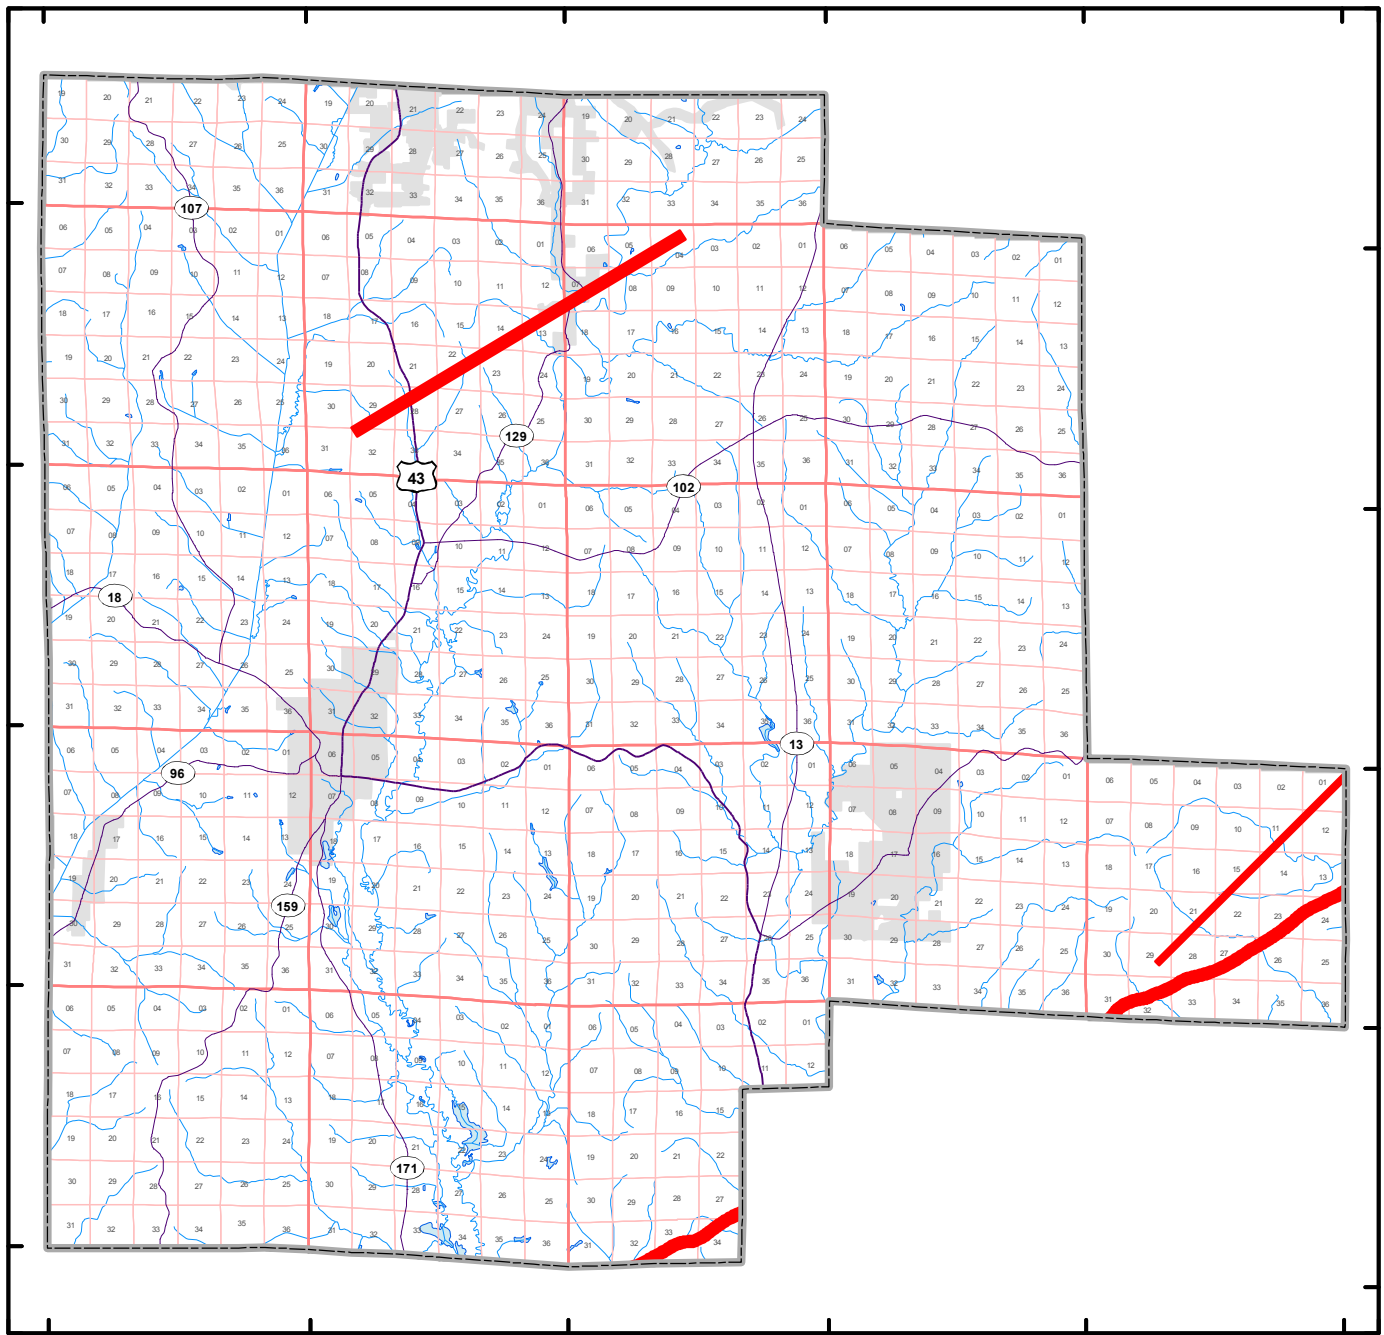

R14W R13W R12W R11W R10W R09W R08W

T13S  
T14S  
T15S  
T16S  
T17S  
T18S

R14W R13W R12W R11W R10W R09W R08W

# TORNADOES APRIL 2011

## FAYETTE COUNTY

Map Subject To Change With  
Additional Information And Analysis

Date: 5/19/2011

**Legend**

**April Tornadoes**

**Date**

- 4/27/2011
- 4/15/2011
- Township & Range
- Sections
- Population < 10,000
- Population >= 10,000